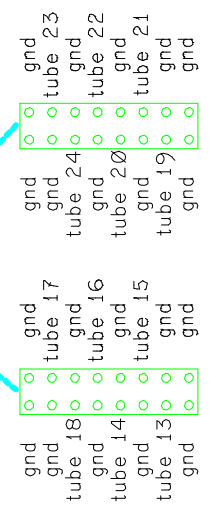

pinout-3x8-dw-rev4  
 (type II)  
 25 October 2002  
 E. Spirti, Roma3

- |        |        |         |         |
|--------|--------|---------|---------|
| gnd 1  | gnd 8  | gnd 16  | gnd 24  |
| tube 1 | tube 8 | tube 9  | tube 17 |
| gnd 2  | gnd 7  | tube 10 | gnd 18  |
| tube 2 | gnd 6  | gnd 11  | gnd 19  |
| gnd 3  | tube 5 | tube 12 | gnd 20  |
| gnd 4  | gnd 4  | gnd 13  | tube 21 |
|        |        | gnd 14  | gnd 22  |
|        |        | tube 15 | gnd 23  |
|        |        | gnd 16  | gnd 24  |

pinout-3x8-up-rev4  
 (type I)  
 25 October 2002  
 E. Spiriti, Roma3

pinout-6x4-dw-rev6  
 (Type III)  
 25 October 2002  
 E.Spiriti, Roma3

pinout-6x4-up-rev6  
 (Type IV)  
 25 October 2002  
 E. Spiriti, Roma3